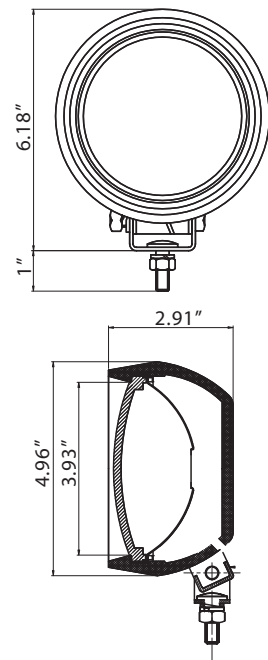

WORKLAMPS

Beacons | Lightbars | Minibars | Directional LEDs | Back-Up Alarms | Camera Systems

E92013 SERIES

Round LED PAR36

The E92013 Series worklamp combines the latest long-life LED technology with the highly popular PAR36 rubber housing. Ideal for replacing outdated and under performing halogen models with a modern alternative to provide better work area illumination.

Models

PART NO.	VOLTAGE	AMPS	RAW LUMENS	EFFECTIVE LUMENS	TYPE
E92013	12-24	0.9	650	600	Flood

Features and Benefits

- Six 3-watt LEDs
- 12-24 VDC
- Rubber PAR36 housing
- Polycarbonate lens
- Steel mounting bracket
- IP Rating 67
- Warranty: 1 year

Beam Pattern