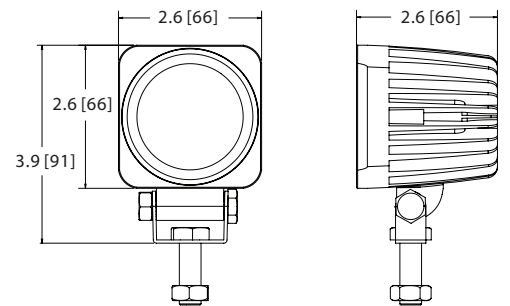

WORKLAMPS

Beacons | Lightbars | Minibars | Directional LEDs | Back-Up Alarms | Camera Systems

EW2401 SERIES

Square LED

The EW2401 Series worklamp offers the latest technology and the very brightest white light for your application. This LED model offers over 80,000 hours of maintenance free life expectancy coupled with extremely low amp draw. High intensity 550 lumen light output and IP67 intrusion protection makes this LED worklamp the ideal choice for a wide variety of applications. Features 12-24 VDC operation and a 2 year warranty, includes hardware for joining multiple lamps together.

Models

PART NO.	VOLTAGE	AMPS	RAW LUMENS	EFFECTIVE LUMENS	TYPE
EW2401	12-24	0.9	600	550	Flood

Features and Benefits

- Four 3-watt LEDs
- Can be connected vertically or horizontally
- Magnesium alloy housing
- Steel mounting bracket
- Polycarbonate lens
- IP Rating 67
- CE
- Warranty: 2 years