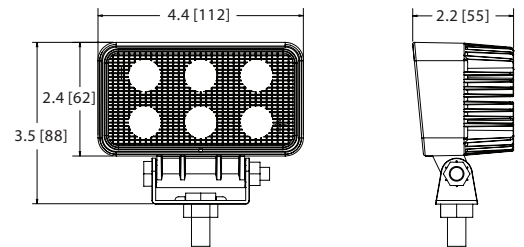

WORKLAMPS

Beacons | Lightbars | Minibars | Directional LEDs | Back-Up Alarms | Camera Systems

EW2411 SERIES Rectangular LED

The EW2411 Series worklamp offers the latest technology and the very brightest white light for your application. This LED model offers over 80,000 hours of maintenance free life expectancy coupled with extremely low amp draw. High intensity 900 lumen light output and IP67 intrusion protection makes this LED worklamp the ideal choice for a wide variety of applications. Features 12-24 VDC operation, flood beam, aluminum heatsink housing, polycarbonate lens and a 2 year warranty.

Models

PART NO.	VOLTAGE	AMPS	RAW LUMENS	EFFECTIVE LUMENS	TYPE
EW2411	12-24	1.3	1000	900	Flood

Features and Benefits

- Six 3-watt LEDs
- Aluminum heatsink housing
- Stainless steel mounting bracket
- Polycarbonate lens
- IP Rating 67
- CE, R10
- Warranty: 2 years