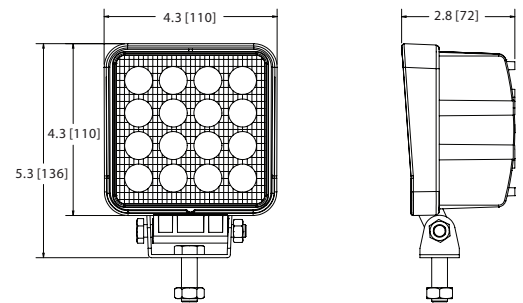

WORKLAMPS

Beacons | Lightbars | Minibars | Directional LEDs | Back-Up Alarms | Camera Systems

EW2421 SERIES

Square LED

The EW2421 Series worklamp offers the latest technology and the very brightest white light for your application. This LED model offers over 80,000 hours of maintenance free life expectancy coupled with extremely low amp draw. High intensity 2000 lumen light output and IP67 intrusion protection makes this LED worklamp the ideal choice for a wide variety of applications. Features 12-24 VDC operation, flood beam, aluminum heatsink housing, polycarbonate lens and a 2 year warranty.

Models

PART NO.	VOLTAGE	AMPS	RAW LUMENS	EFFECTIVE LUMENS	TYPE
EW2421	12-24	2.7	2600	2000	Flood

Features and Benefits

- 16 3-watt LEDs
- Aluminum heatsink housing
- Stainless steel mounting bracket
- Polycarbonate lens
- IP Rating 67
- CE
- Warranty: 2 years