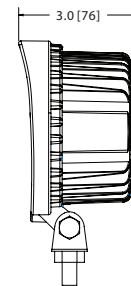

WORKLAMPS

Beacons | Lightbars | Minibars | Directional LEDs | Back-Up Alarms | Camera Systems

EW2431 SERIES

Round LED

The EW2431 Series worklamp offers the latest technology and the very brightest white light for your application. This LED model offers over 80,000 hours of maintenance free life expectancy coupled with extremely low amp draw. High intensity 2100 lumen light output and IP67 intrusion protection makes this LED worklamp the ideal choice for a wide variety of applications. Features 12-24 VDC operation, flood beam, aluminum heatsink housing, polycarbonate lens and a 2 year warranty.

Models

PART NO.	VOLTAGE	AMPS	RAW LUMENS	EFFECTIVE LUMENS	TYPE
EW2431	12-24	3.1	2600	2100	Flood

Features and Benefits

- 14 3-watt LEDs
- Aluminum heatsink housing
- Stainless steel mounting bracket
- Polycarbonate lens
- IP Rating 67
- CE
- Warranty: 2 years

Beam Pattern