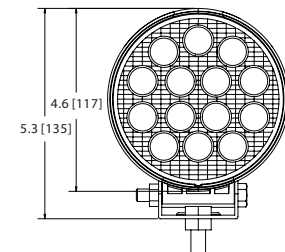

WORKLAMPS

Beacons | Lightbars | Minibars | Directional LEDs | Back-Up Alarms | Camera Systems

EW2431 SERIES

Round LED

The EW2431 Series worklamp offers the latest technology and the very brightest white light for your application. This LED model offers over 80,000 hours of maintenance free life expectancy coupled with extremely low amp draw. High intensity 2100 lumen light output and IP67 intrusion protection makes this LED worklamp the ideal choice for a wide variety of applications. Features 12-24 VDC operation, flood beam, aluminum heatsink housing, polycarbonate lens and a 2 year warranty.

Models

PART NO.	VOLTAGE	AMPS	RAW LUMENS	EFFECTIVE LUMENS	TYPE
EW2431	12-24	3.1	2600	2100	Flood

Features and Benefits

- 14 3-watt LEDs
- Aluminum heatsink housing
- Stainless steel mounting bracket
- Polycarbonate lens
- IP Rating 67
- CE
- Warranty: 2 years

Beam Pattern