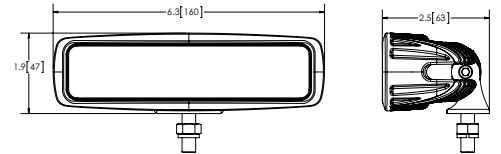

EW2441

EW2440

WORKLAMPS

Beacons | Lightbars | Minibars | Directional LEDs | Back-Up Alarms | Camera Systems

EW2440 SERIES

Rectangular LED

The compact EW2440 Series worklamps offer not only the choice of spot or flood illumination, but they also offer the latest technology and the very brightest white light for your application. This LED model offers over 80,000 hours of maintenance free life expectancy coupled with extremely low amp draw.

Models

PART NO.	VOLTAGE	AMPS	RAW LUMENS	EFFECTIVE LUMENS	TYPE
EW2441	12-24	1.2	1100	950	Flood
EW2440	12-24	1.2	1150	950	Spot

Features and Benefits

- Six 3-watt LEDs
- Compact design
- Aluminum heatsink housing
- Polycarbonate lens
- Warranty: 2 years