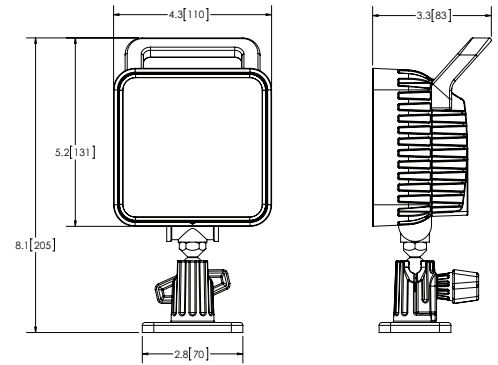

WORKLAMPS

Beacons | Lightbars | Minibars | Directional LEDs | Back-Up Alarms | Camera Systems

EW2450 SERIES

Square LED

The EW2450 Series worklamps offer not only the choice of spot or flood illumination, but they also offer the latest technology and the very brightest white light for your application. This LED model offers over 80,000 hours of maintenance free life expectancy coupled with extremely low amp draw.

Models

PART NO.	VOLTAGE	AMPS	RAW LUMENS	EFFECTIVE LUMENS	TYPE	MOUNT
EW2451	12-24	2.2	1350	1100	Flood	Permanent
EW2450	12-24	2.2	1400	1200	Spot	Permanent
EW2451-MG	12-24	2.2	1350	1100	Flood	Magnet
EW2450-MG	12-24	2.2	1400	1200	Spot	Magnet